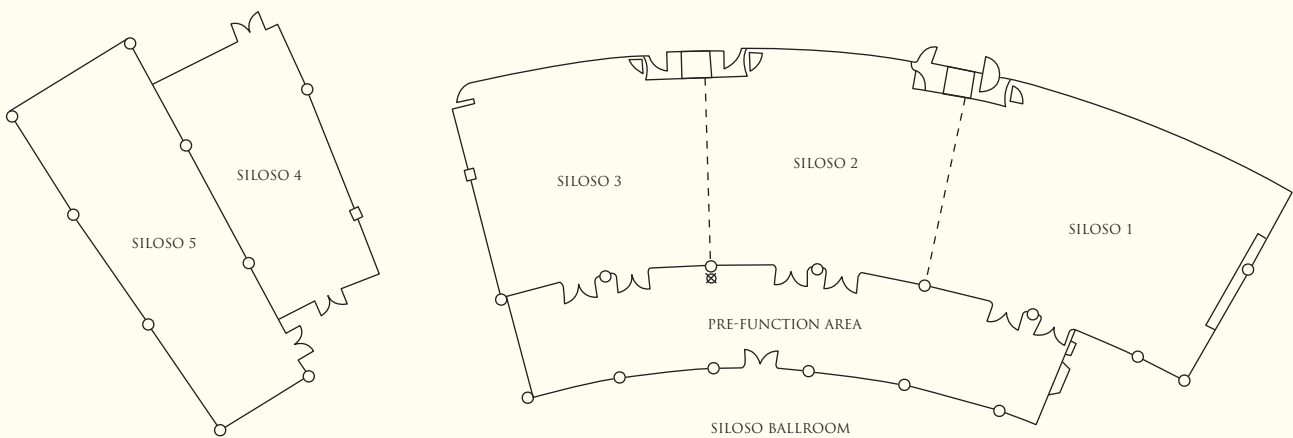

BANQUET AND CONFERENCE FACILITIES

Venue	Theatre	Capacity Banquet	Classroom	Dimensions (m)	Area (m²)	Ceiling Height (m)
Siloso Ballroom (Siloso 1, 2 & 3)	480	360	300	46.5 x 12.5	581	4.9
Siloso 1	250	120	110	18.5 x 12.5	231	4.9
Siloso 2 / 3	150	80	80	14.0 x 12.5	175	4.9
Siloso 4	60	60	40	13.5 x 6.5	88	4.0
Siloso 5	120	80	60	18.5 x 6.0	111	4.0
Horizon Pavilion	350	320	200	28.0 x 19.0	532	4.7
Rasa Suite 1 & 2	35	•	20	8.0 x 12.0	96	2.6
Rasa Suite 3 & 4 / 5 & 6	35	•	20	8.0 x 8.0	64	2.6
Rasa Suite 7	•	•	•	8.0 x 4.0	32	2.6
Boardroom	•	•	•	8.0 x 5.2	42	2.6
Atmosphere by the sea	•	150	•	•	322	2.8

LEVEL 1