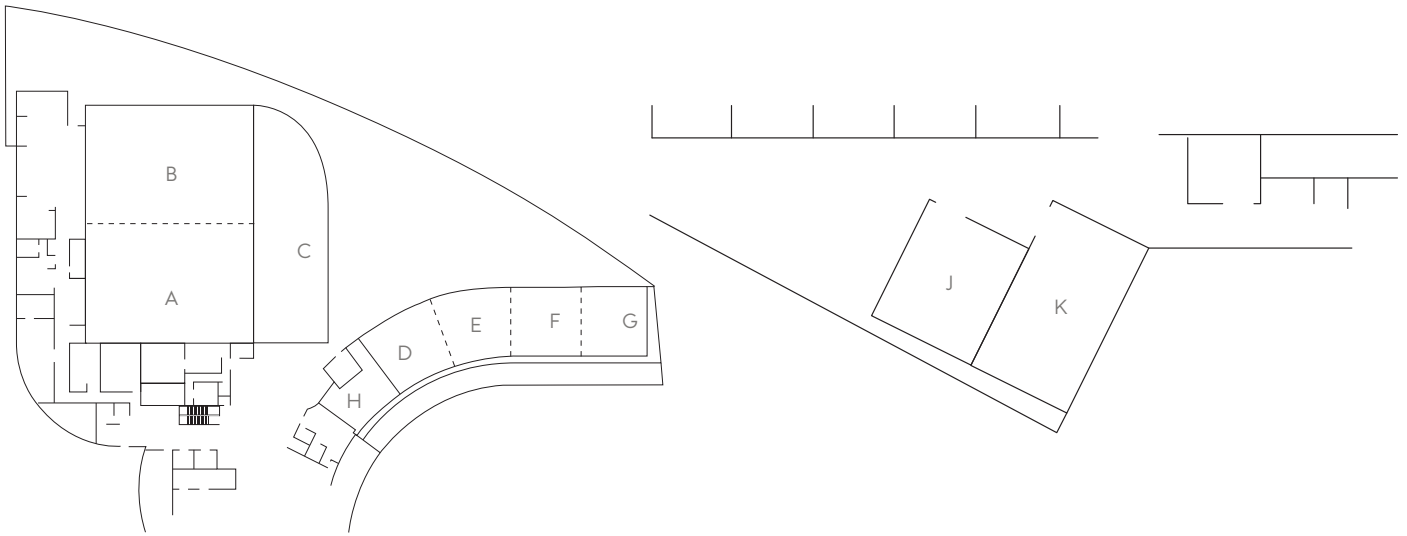

BALLROOM & PRE-FUNCTION

MEETING ROOMS

ROOM	Key	sqm	Ht	Boardroom	U-Shape	Hollow-Square	Classroom	Banquet Table of 10	Theatre	Cocktail
Strategy Room	H	52	4.10m	16
Studio 1	D	85	4.10m	18	24	24	36	4	50	60
Studio 2	E	87	4.10m	18	24	24	36	4	50	60
Studio 1/2 comb.	.	172	.	42	33	36	72	8	100	120
Studio 3	F	78	4.10m	18	24	24	36	4	50	60
Studio 4	G	82	4.10m	18	24	24	36	4	50	60
Studio 3/4 comb.	.	161	.	42	33	36	72	8	100	120
Studio 1 - 4 comb.	.	333	16	180	240
Great Room Foyer	C	290	250
Great room 1	A	355	7.30m	36	54	72	189	20	250	270
Great room 2	B	365	7.30m	36	54	72	189	20	250	270
Great Room	.	720	.	NA	90	126	378	48	500	540
W Lawn	20	.	200
Connect 1	J	15.75	2.60m
Connect 2	K	24	2.60m