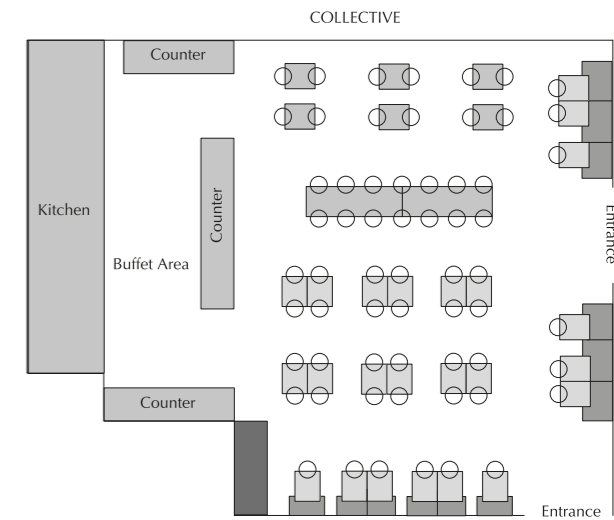

BOARDROOM

The strategic location at Downtown makes the BOARDROOM at Dao by Dorsett AMTD Singapore a convenient venue for business meetings.

Floor-to-ceiling windows overlook the city's iconic skyline and provide ample natural lighting for productive and engaging work sessions. Sitting up to 12 persons comfortably, BOARDROOM provides modern amenities, high-speed wireless Internet, audio-visual equipment and a glass whiteboard.

GATHER

Located on the expansive outdoor deck with views overlooking the infinity pool and city skyline, GATHER hosts both corporate and social events comfortably for up to 70 persons.

Equipped with an outdoor culinary-grade barbecue pit, guests can host social functions along the al fresco space at the pool deck and/or within the indoor comforts of the space. On-site chef services and canapés prepared by COLLECTIVE are also available to enhance event experiences.

COLLECTIVE

Helmed by Executive Sous Chef Dexter Lim, our in-house restaurant COLLECTIVE offers contemporary dining for breakfast, lunch and dinner.

Vast presentations of sumptuous breakfast buffet spreads are laid out daily, while modern international cuisine is served for lunch and dinner. With a seating capacity of up to 74 persons, the space is also ideal to host large groups for social or business gatherings.

CAPACITY CHART

Venue	Dimensions (M x M)	Area (Sqm)	Ceiling (M)	Theater (Guests)	Classroom (Guests)	Cocktail (Guests)	U-Shape (Guests)	Cluster (Guests)	Boardroom (Guests)
COLLECTIVE	13 X 9.5	145	2.8	70	40	100	24	50	20
BAR	7.7 X 3.7	36	2.4	-	-	17	-	-	-
BOARDROOM	7.3 X 4	31	2.4	-	-	-	-	-	12
GATHER	9.9 X 7.8	65	3	50	18	80	16	30	14