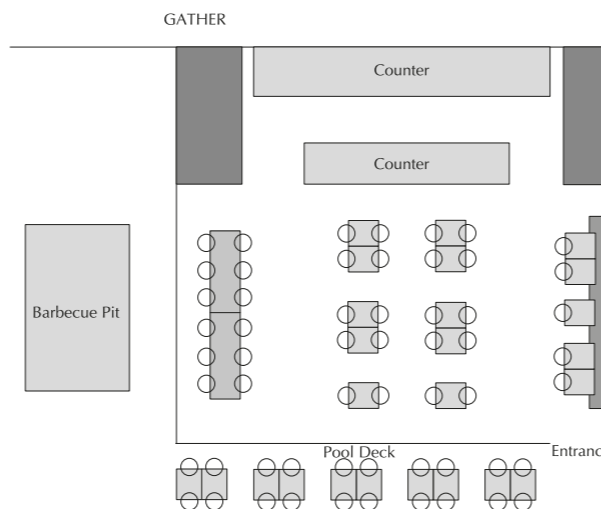

BOARDROOM

The strategic location at Downtown makes the BOARDROOM at Dao by Dorsett AMTD Singapore a convenient venue for business meetings.

Floor-to-ceiling windows overlook the city's iconic skyline and provide ample natural lighting for productive and engaging work sessions. Sitting up to 12 persons comfortably, BOARDROOM provides modern amenities, high-speed wireless Internet, audio-visual equipment and a glass whiteboard.

GATHER

Located on the expansive outdoor deck with views overlooking the infinity pool and city skyline, GATHER hosts both corporate and social events comfortably for up to 70 persons.

Equipped with an outdoor culinary-grade barbecue pit, guests can host social functions along the al fresco space at the pool deck and/or within the indoor comforts of the space. On-site chef services and canapés prepared by COLLECTIVE are also available to enhance event experiences.

COLLECTIVE

Helmed by Executive Sous Chef Dexter Lim, our in-house restaurant COLLECTIVE offers contemporary dining for breakfast, lunch and dinner.

Vast presentations of sumptuous breakfast buffet spreads are laid out daily, while modern international cuisine is served for lunch and dinner. With a seating capacity of up to 74 persons, the space is also ideal to host large groups for social or business gatherings.

CAPACITY CHART

Venue	Dimensions (M x M)	Area (Sqm)	Ceiling (M)	Theater (Guests)	Classroom (Guests)	Cocktail (Guests)	U-Shape (Guests)	Cluster (Guests)	Boardroom (Guests)
COLLECTIVE	13 X 9.5	145	2.8	70	40	100	24	50	20
BAR	7.7 X 3.7	36	2.4	-	-	17	-	-	-
BOARDROOM	7.3 X 4	31	2.4	-	-	-	-	-	12
GATHER	9.9 X 7.8	65	3	50	18	80	16	30	14