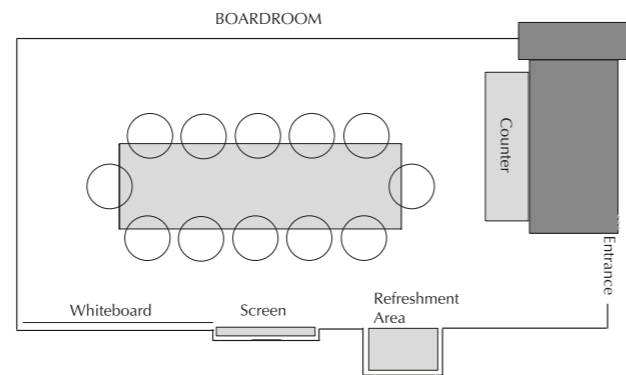

6 SHENTON WAY, OUE DOWNTOWN 1, #07-01, SINGAPORE 068809
DAOBYDORSETT.COM

d a O

BY DORSETT
AMTD SINGAPORE

Gather

Strategically located in the heart of the Central Business District and within walking distance to Raffles Place, Downtown and Tanjong Pagar MRT stations, Dao by Dorsett AMTD Singapore provides a range of elegantly designed event spaces perfect for your next corporate meeting or social occasion. With venues of varying capacities, customizable packages and a team of dedicated professionals, Dao by Dorsett AMTD Singapore will elevate your gathering to the next level.

BOARDROOM

The strategic location at Downtown makes the BOARDROOM at Dao by Dorsett AMTD Singapore a convenient venue for business meetings.

Floor-to-ceiling windows overlook the city's iconic skyline and provide ample natural lighting for productive and engaging work sessions. Sitting up to 12 persons comfortably, BOARDROOM provides modern amenities, high-speed wireless Internet, audio-visual equipment and a glass whiteboard.

GATHER

Located on the expansive outdoor deck with views overlooking the infinity pool and city skyline, GATHER hosts both corporate and social events comfortably for up to 70 persons.

Equipped with an outdoor culinary-grade barbecue pit, guests can host social functions along the al fresco space at the pool deck and/or within the indoor comforts of the space. On-site chef services and canapés prepared by COLLECTIVE are also available to enhance event experiences.

CAPACITY CHART

Venue	Dimensions (M x M)	Area (Sqm)	Ceiling (M)	Theater (Guests)	Classroom (Guests)	Cocktail (Guests)	U-Shape (Guests)	Cluster (Guests)	Boardroom (Guests)
COLLECTIVE	13 X 9.5	145	2.8	70	40	100	24	50	20
BAR	7.7 X 3.7	36	2.4	-	-	17	-	-	-
BOARDROOM	7.3 X 4	31	2.4	-	-	-	-	-	12
GATHER	9.9 X 7.8	65	3	50	18	80	16	30	14