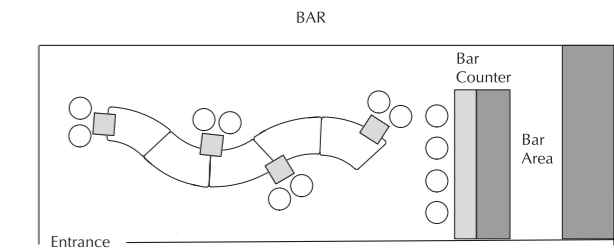

COLLECTIVE

Helmed by Executive Sous Chef Dexter Lim, our in-house restaurant COLLECTIVE offers contemporary dining for breakfast, lunch and dinner.

Vast presentations of sumptuous breakfast buffet spreads are laid out daily, while modern international cuisine is served for lunch and dinner. With a seating capacity of up to 74 persons, the space is also ideal to host large groups for social or business gatherings.

BAR

The BAR, conveniently located in an enclave off the main lobby, offers a smart-casual setting that works as an informal meeting point, aperitif spot or post-dinner night cap venue.

The intimate lobby bar serves a curated selection of cocktails, including the signature Singapore Sling, Pink QiPao, as well as premium wines and delectable bar bites.

CAPACITY CHART

Venue	Dimensions (M x M)	Area (Sqm)	Ceiling (M)	Theater (Guests)	Classroom (Guests)	Cocktail (Guests)	U-Shape (Guests)	Cluster (Guests)	Boardroom (Guests)
COLLECTIVE	13 X 9.5	145	2.8	70	40	100	24	50	20
BAR	7.7 X 3.7	36	2.4	-	-	17	-	-	-
BOARDROOM	7.3 X 4	31	2.4	-	-	-	-	-	12
GATHER	9.9 X 7.8	65	3	50	18	80	16	30	14