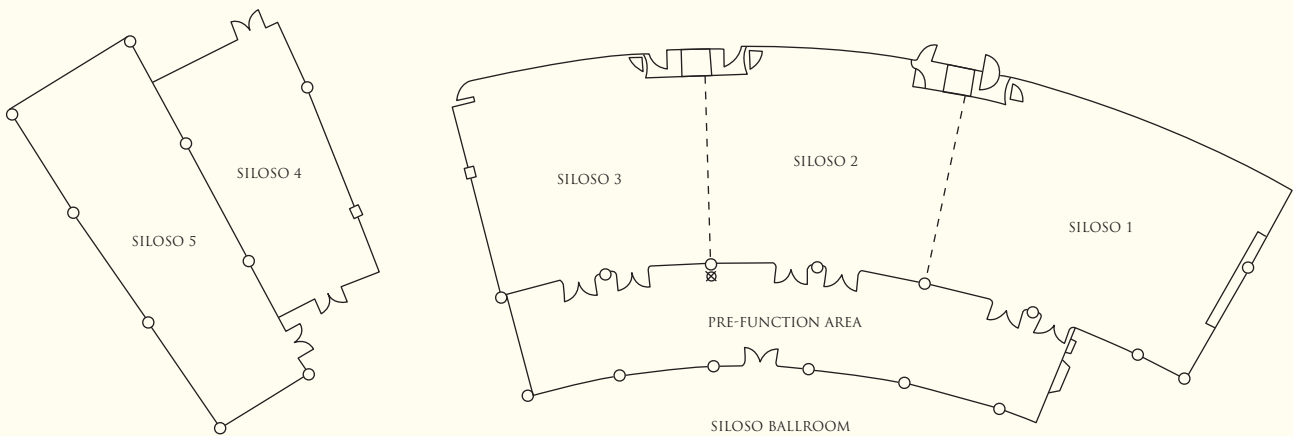

BANQUET AND CONFERENCE FACILITIES

Venue	Theatre	Capacity Banquet	Classroom	Dimensions (m)	Area (m²)	Ceiling Height (m)
Siloso Ballroom (Siloso 1, 2 & 3)	480	360	300	46.5 x 12.5	581	4.9
Siloso 1	250	120	110	18.5 x 12.5	231	4.9
Siloso 2 / 3	150	80	80	14.0 x 12.5	175	4.9
Siloso 4	60	60	40	13.5 x 6.5	88	4.0
Siloso 5	120	80	60	18.5 x 6.0	111	4.0
Horizon Pavilion	350	320	200	28.0 x 19.0	532	4.7
Rasa Suite 1 & 2	35	•	20	8.0 x 12.0	96	2.6
Rasa Suite 3 & 4 / 5 & 6	35	•	20	8.0 x 8.0	64	2.6
Rasa Suite 7	•	•	•	8.0 x 4.0	32	2.6
Boardroom	•	•	•	8.0 x 5.2	42	2.6
Atmosphere by the sea	•	150	•	•	322	2.8

LEVEL 1