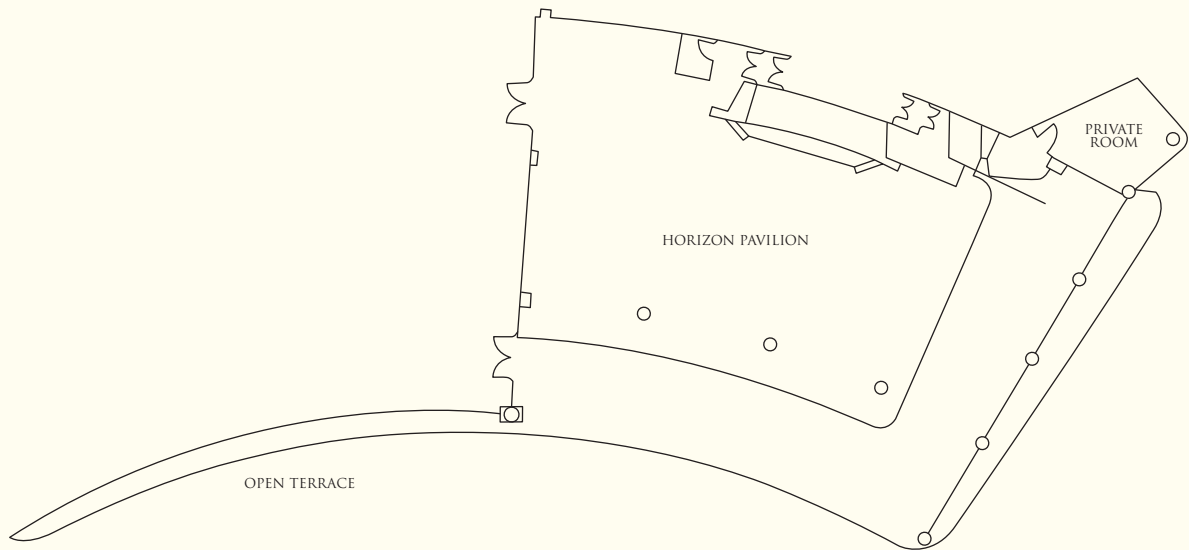

FACTS AND INFORMATION

SHANGRI-LA'S RASA SENTOSA RESORT & SPA
SINGAPORE

LOCATION

Shangri-La's Rasa Sentosa Resort & Spa is ideally situated on the beachfront of Sentosa Island, Singapore. Far from the hustle and bustle of the city, yet still close to major attractions such as Orchard Road, Chinatown, Little India and Clarke Quay, the resort is conveniently linked to mainland Singapore by a causeway. Shangri-La's Rasa Sentosa Resort & Spa is next to numerous island attractions including Southeast Asia's first Universal Studios, Marine Life Park, iFly, MegaZip and Siloso Beach, and the business district is a mere 15 minutes away by car.

LEVEL 1

ATMOSPHERE BY THE SEA

LEVEL 6

LEVEL 5

SHANGRI-LA

HOTELS *and* RESORTS

Shangri-La's Rasa Sentosa Resort & Spa, Singapore

101 Siloso Road, Sentosa, 098970, Singapore